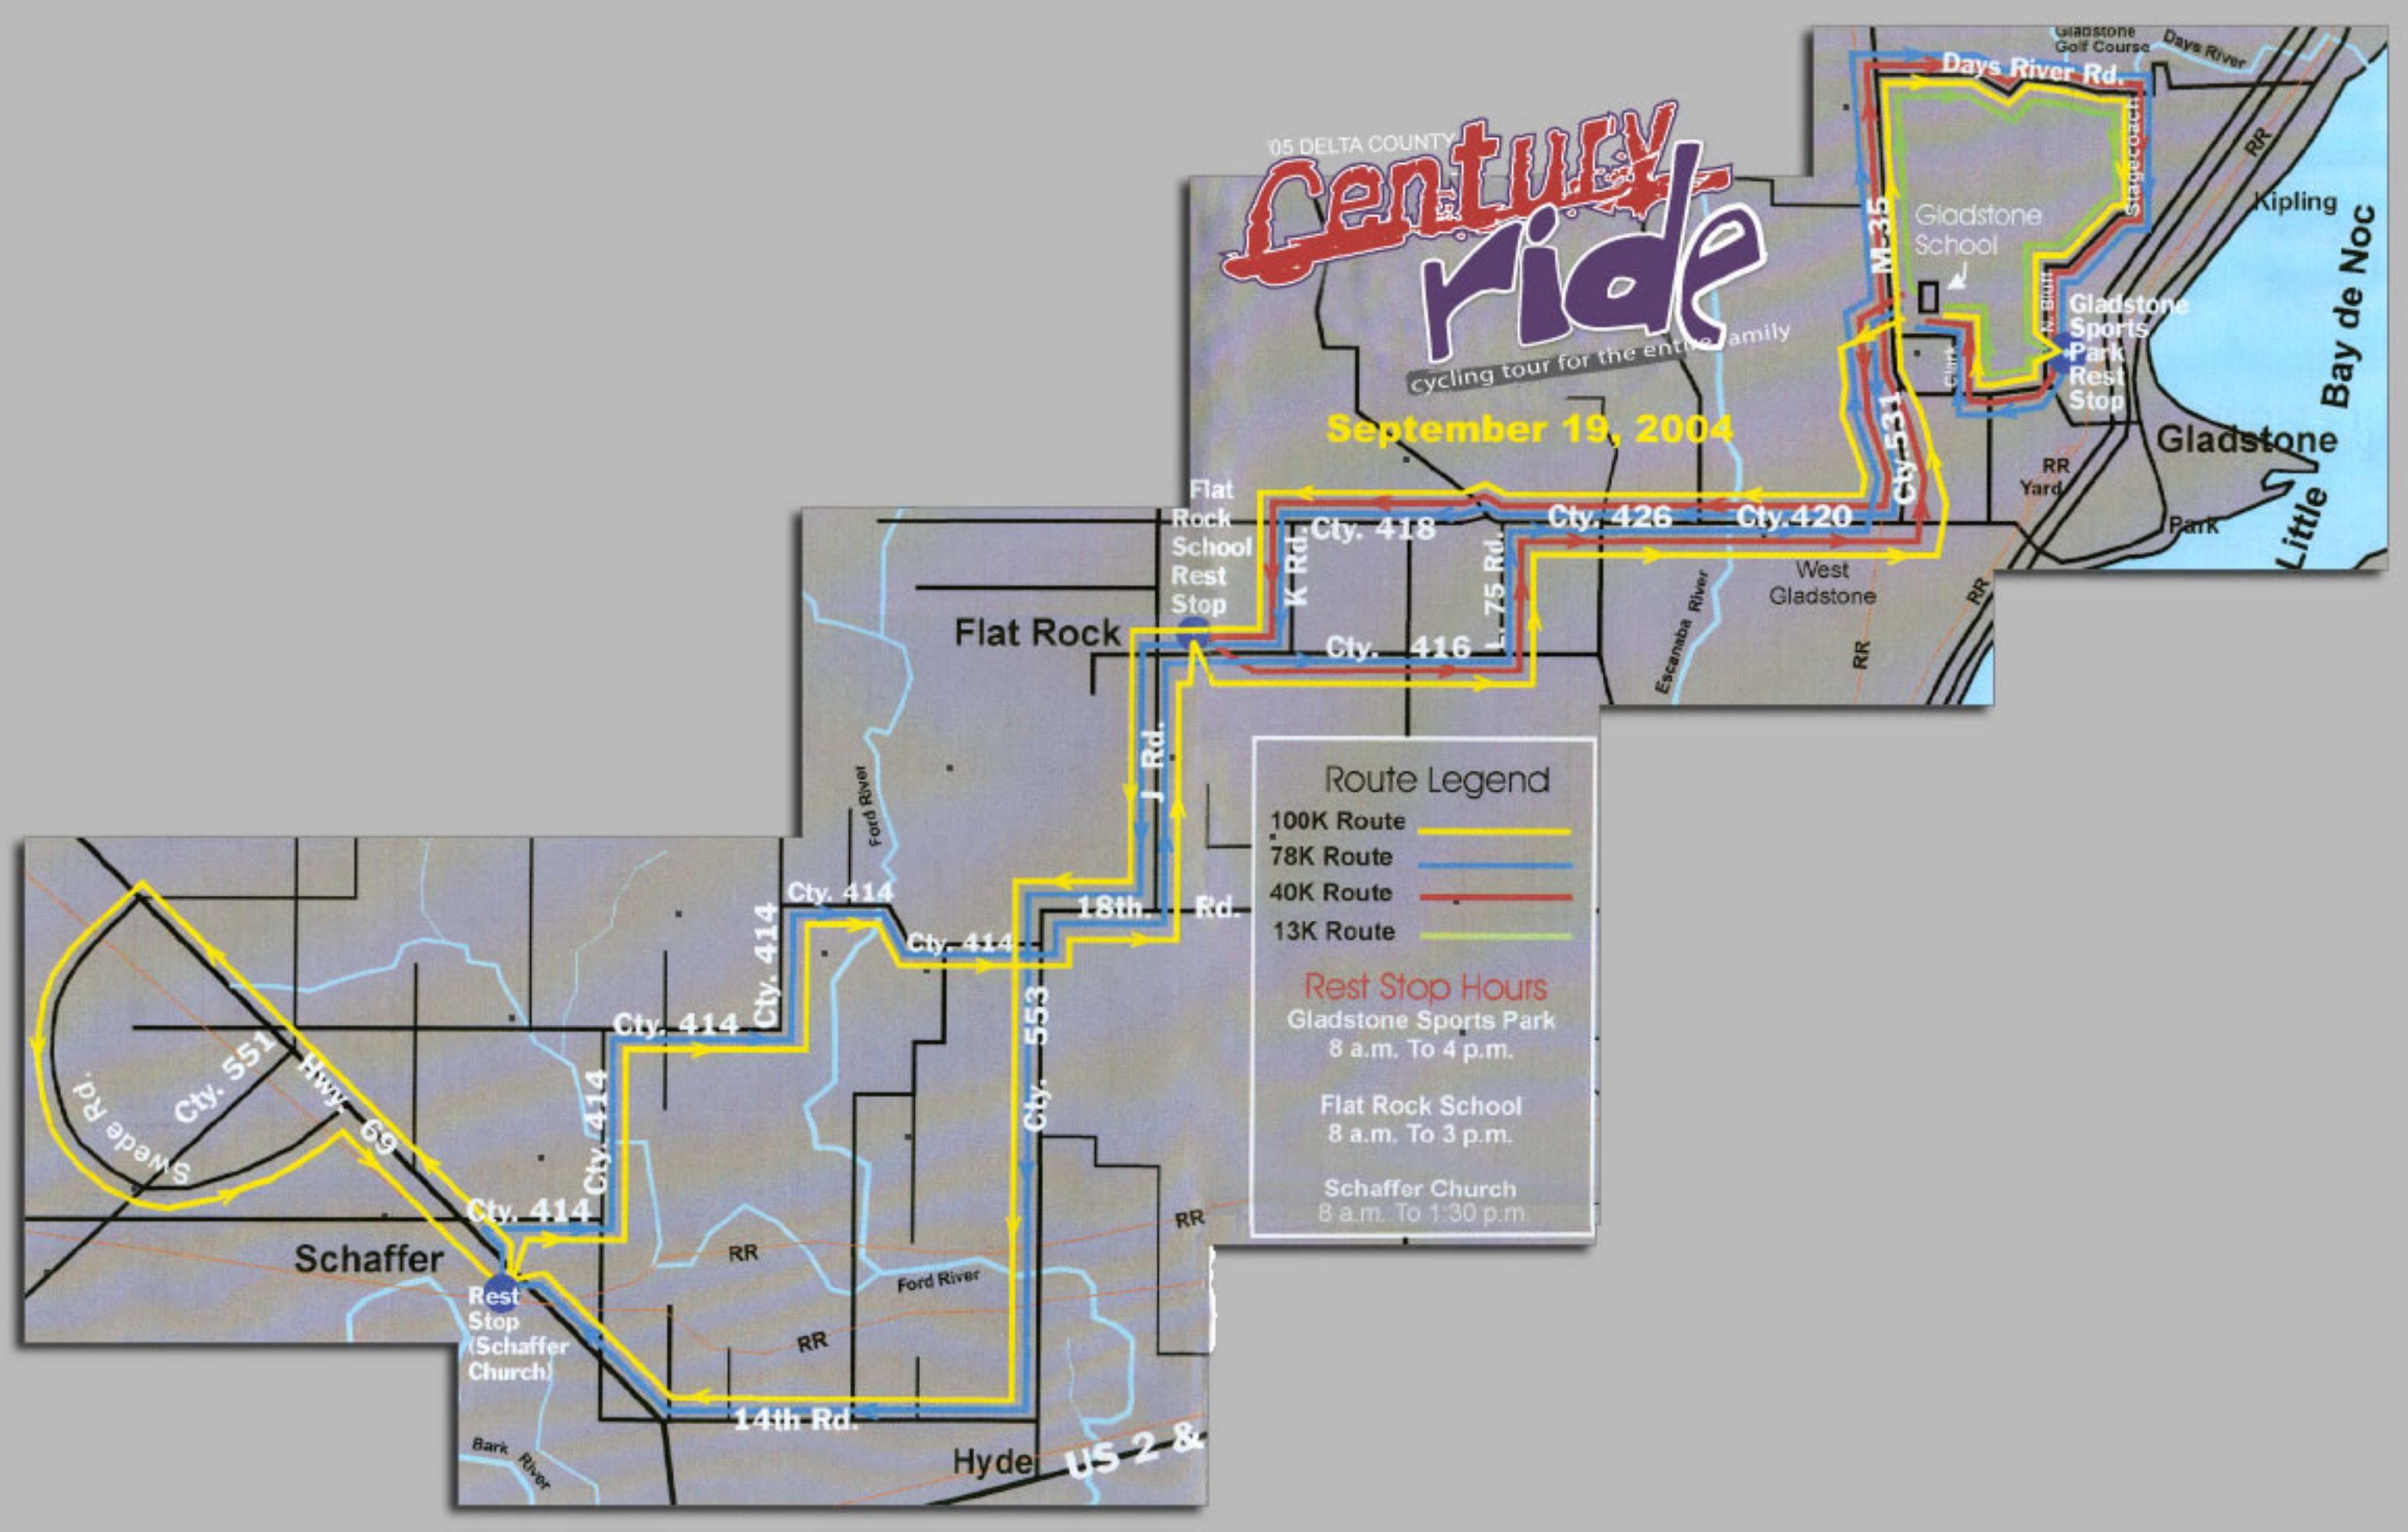

Century Ride

cycling tour for the entire family

September 19, 2004

05 DELTA COUNTY

Route Legend

- 100K Route —
- 78K Route —
- 40K Route —
- 13K Route —

Rest Stop Hours

- Gladstone Sports Park
8 a.m. To 4 p.m.
- Flat Rock School
8 a.m. To 3 p.m.
- Schaffer Church
8 a.m. To 1:30 p.m.